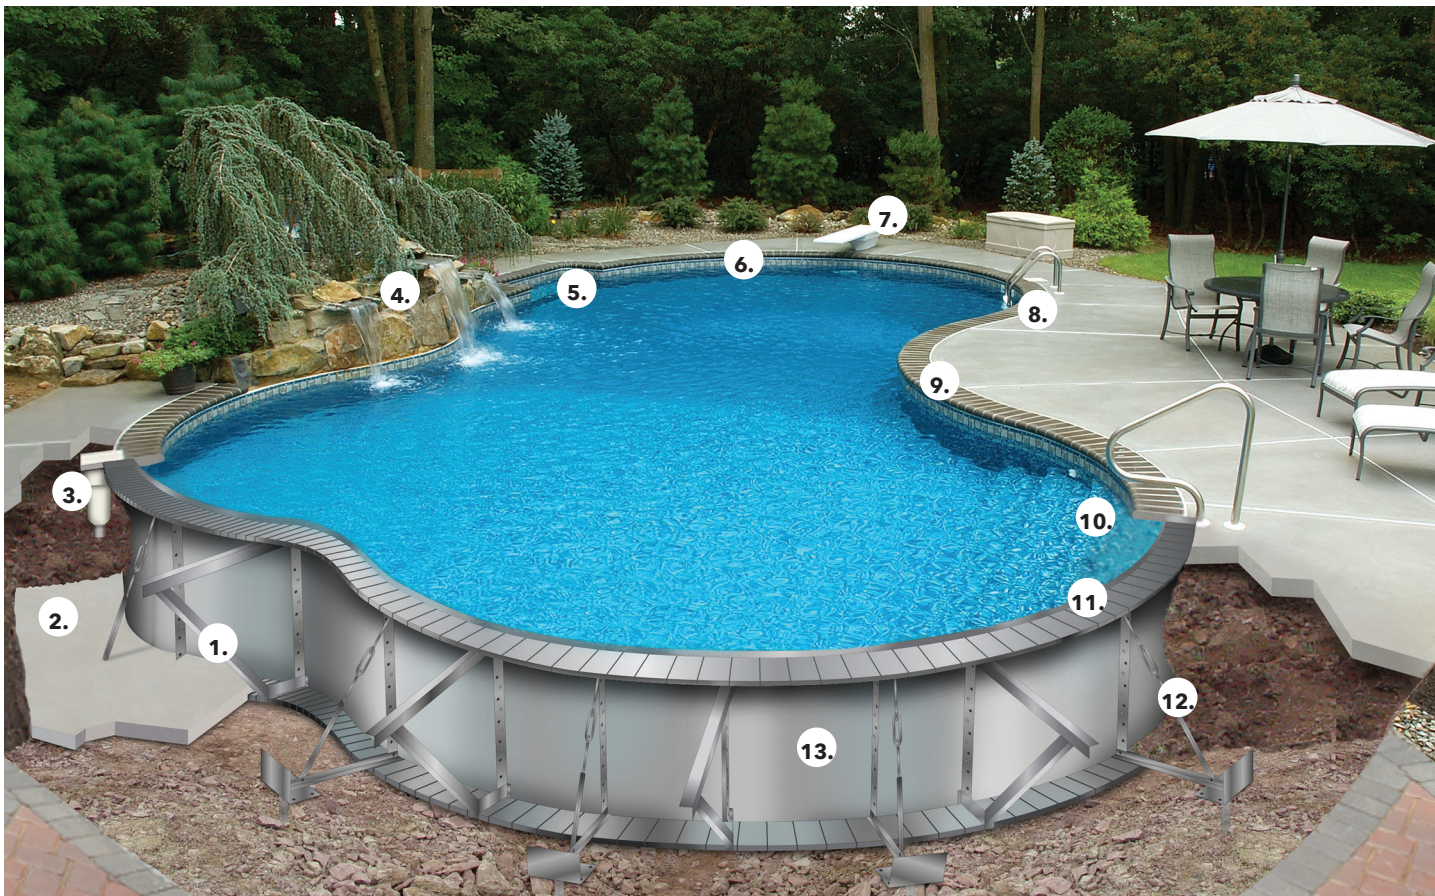

A steel wall in-ground pool allows you to choose any shape, size, or depth. Designs can accommodate various water features, such as spas or waterfalls to coordinate with your backyard. You can truly plan a pool and recreation area to reflect your personality.

A Cardinal pool is, quite simply, built to last.

1. Deck Brace (optional)
2. Concrete Collar
3. Skimmer
4. Waterfall feature
5. Cuddle Cove
6. Vinyl Liner
7. Diving Board
8. Step Ladder
9. Decorative Brick Coping
10. Walk-in stairs with handrail
11. Liner Bead Receptor
12. A-frame Support Assembly
13. Steel Panel Wall