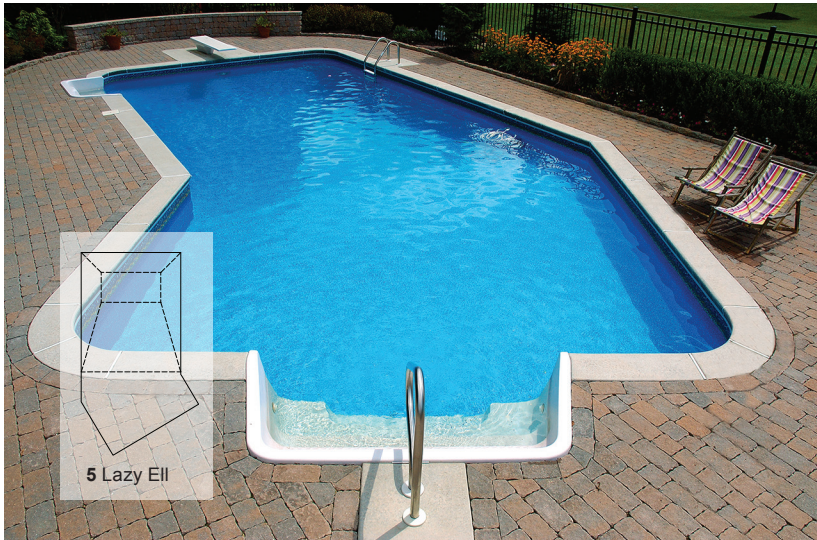

A steel wall in-ground pool allows you to choose any shape, size, or depth. Designs can accommodate various water features, such as spas or waterfalls to coordinate with your backyard. You can truly plan a pool and recreation area to reflect your personality.

A Cardinal pool is, quite simply, built to last.

1. Deck Brace (optional)
2. Concrete Collar
3. Skimmer
4. Waterfall feature
5. Cuddle Cove
6. Vinyl Liner
7. Diving Board
8. Step Ladder
9. Decorative Brick Coping
10. Walk-in stairs with handrail
11. Liner Bead Receptor
12. A-frame Support Assembly
13. Steel Panel Wall

WHY A CARDINAL POOL?

Cardinal

1 Mountain Pond

2 Kidney

3 Roman End

4 Grecian

5 Lazy Ell

6 Celebrity

Pick Your Style

Cardinal's wide variety of standard pool styles lets you select just the right look for your environment. The graceful lines and elegant designs will complement and enhance the architecture of your home.