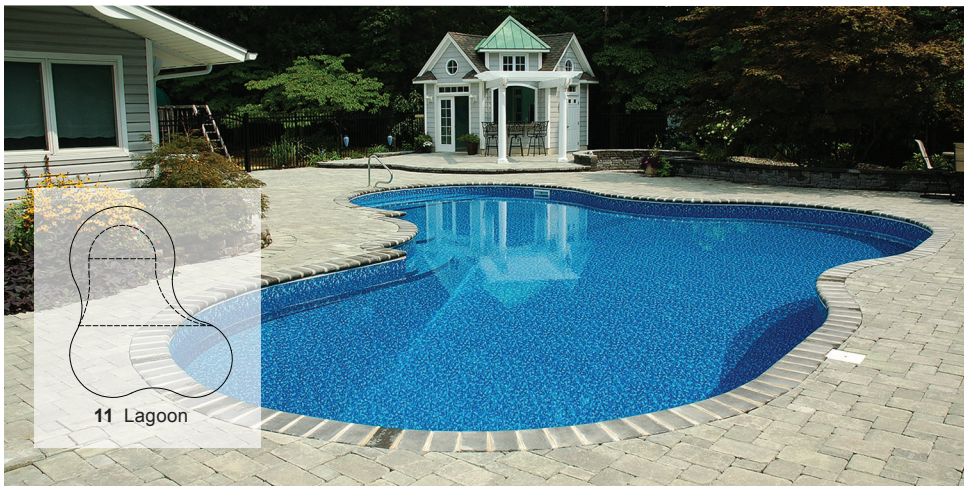

A steel wall in-ground pool allows you to choose any shape, size, or depth. Designs can accommodate various water features, such as spas or waterfalls to coordinate with your backyard. You can truly plan a pool and recreation area to reflect your personality.

1 Mountain Pond

2 Kidney

3 Roman End

4 Grecian

5 Lazy Ell

6 Celebrity

7 Rectangle

8 Double Roman End

9 Oasis

11 Lagoon

10 True Ell

12 Oval

The right look for your environment.

PICK YOUR STYLE

Cardinal

PAGE TEN

You dream it, we will make it. Any pool for any landscape.

CUSTOM SHAPES

Cardinal

PAGE TWELVE

Custom Entry Ideas

Create your own unique pool entrance. The selection of entry steps, benches, sundecks, or lounges can truly personalize your pool and whole recreation area.