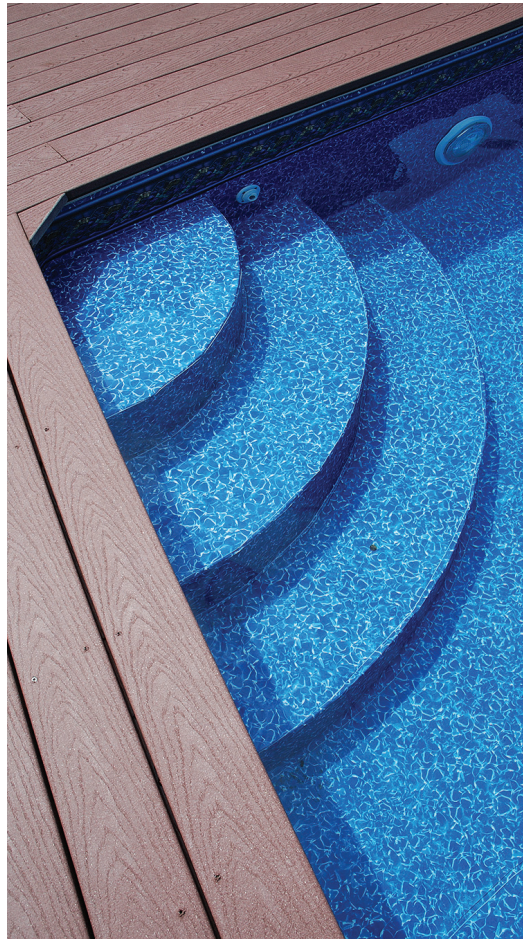

*Make your entrance
an experience.*

CUSTOM ENTRY IDEAS

Cardinal

PAGE FOURTEEN