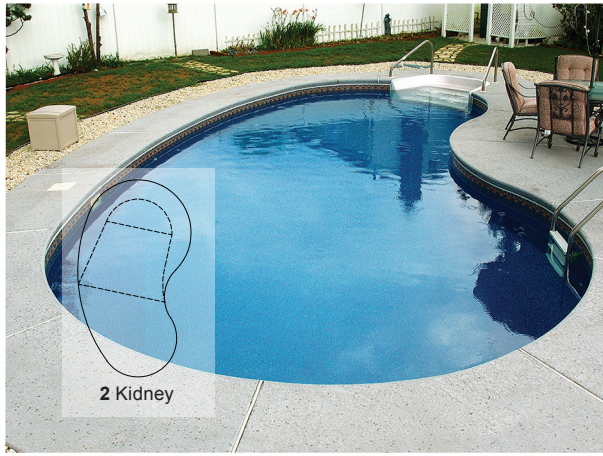

A steel wall in-ground pool allows you to choose any shape, size, or depth. Designs can accommodate various water features, such as spas or waterfalls to coordinate with your backyard. You can truly plan a pool and recreation area to reflect your personality.

A Cardinal pool is, quite simply, built to last.

1. Deck Brace (optional)
2. Concrete Collar
3. Skimmer
4. Waterfall feature
5. Cuddle Cove
6. Vinyl Liner
7. Diving Board
8. Step Ladder
9. Decorative Brick Coping
10. Walk-in stairs with handrail
11. Liner Bead Receptor
12. A-frame Support Assembly
13. Steel Panel Wall

WHY A CARDINAL POOL?

Cardinal

1 Mountain Pond

2 Kidney

3 Roman End

4 Grecian

5 Lazy Ell

6 Celebrity